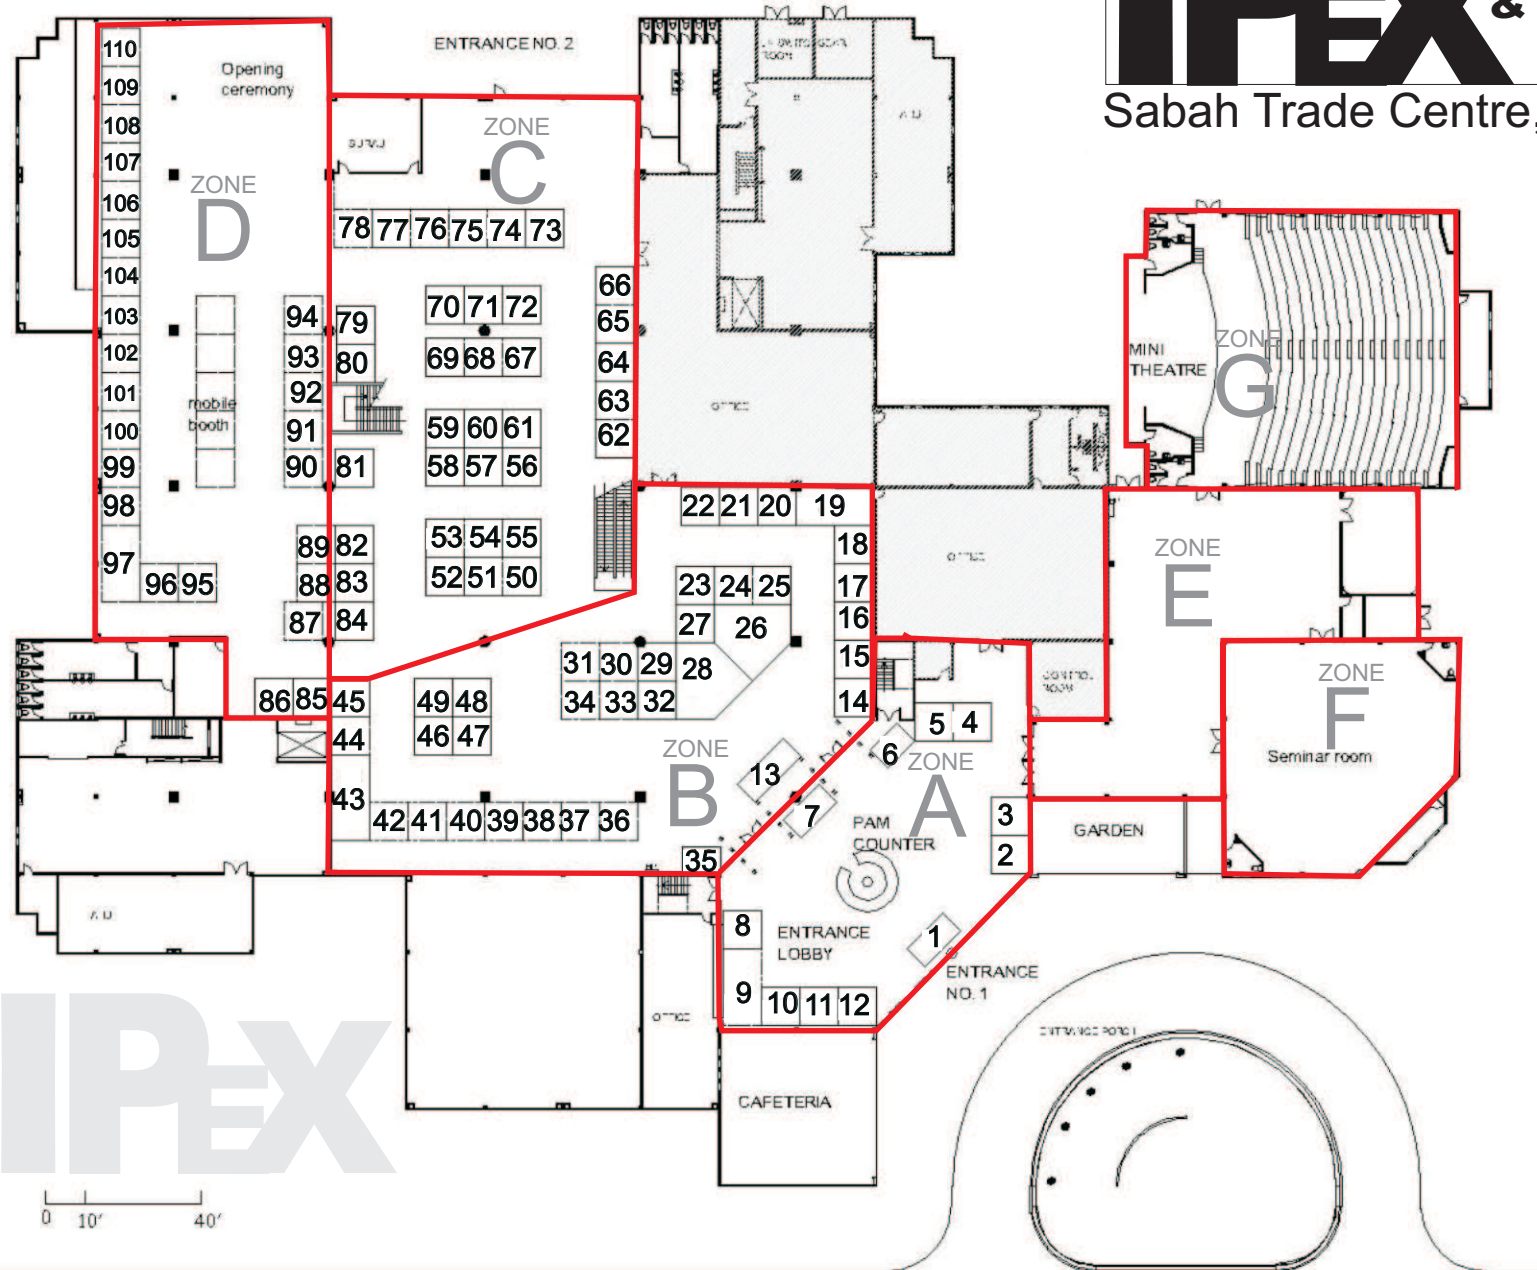

# IPEx

**PAMERAN HARTANAH  
Property Exhibition  
& Ideal Home Show**  
05 ~ 08 April **2012**  
Sabah Trade Centre, Kota Kinabalu, Sabah

**EXHIBITION BOOTH LAYOUT PLAN**