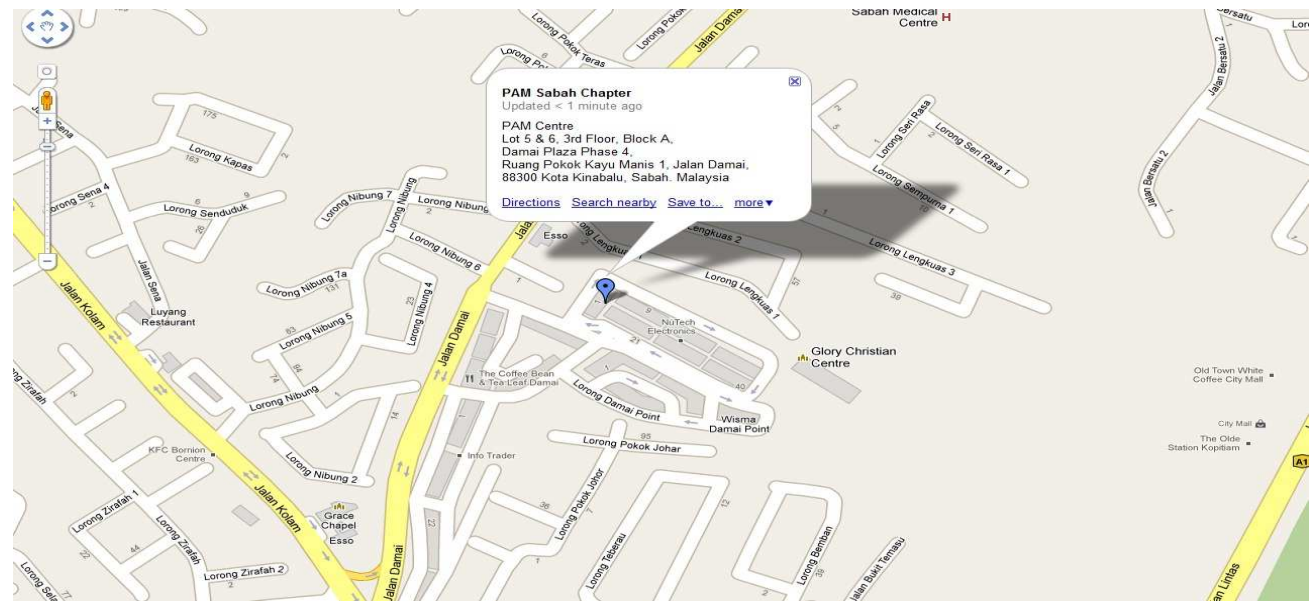

REGISTRATION FORM

OPTILED Lighting:

Success of Rotary Head LED

Friday, 26 November 2010
-PAM CPD Seminar 2010

Registration fees:
Admission is Free

LAM CPD Point have been applied

PARTICULARS

Name _____

Membership No: [PAM] _____

Membership No: [LAM] _____

[ ] Non-Member [ ] Students

Firm: _____

Address: _____

_____

_____

Tel: _____ Fax: _____

Email: _____

Contact Person: _____

NOTE: At times, due to unforeseen circumstances, the scheduled events may have to be cancelled or rescheduled for which PAM Secretariat would normally inform the registered attendees/participants accordingly. In order to avoid causing any inconvenience to members due to any last minute changes, we strongly recommend that member to call **PAM Sabah Chapter** at **088-232524, 088-261313** for confirmation of the scheduled events or visit PAM Sabah Chapter's website **www.pamsabah.com**

MULTIPLE REGISTRATION

NAME:	PAM NO.	LAM NO.	Firm/ORG.
1. _____			
2. _____			
3. _____			
4. _____			
5. _____			
6. _____			
7. _____			

LOCATION MAP

- Capacity is limited to 60 participants only. Thus, registration is based on first come-first-served basis. Any cancellation of registration must be notified by 25 November 2010, 12.00pm.
- PAM does not recommended walk-in registration.
- Please reply by fax/email to PAM Sabah Chapter's secretariat at fax number: 088-233 773 or email to pamsabah@gmail.com.